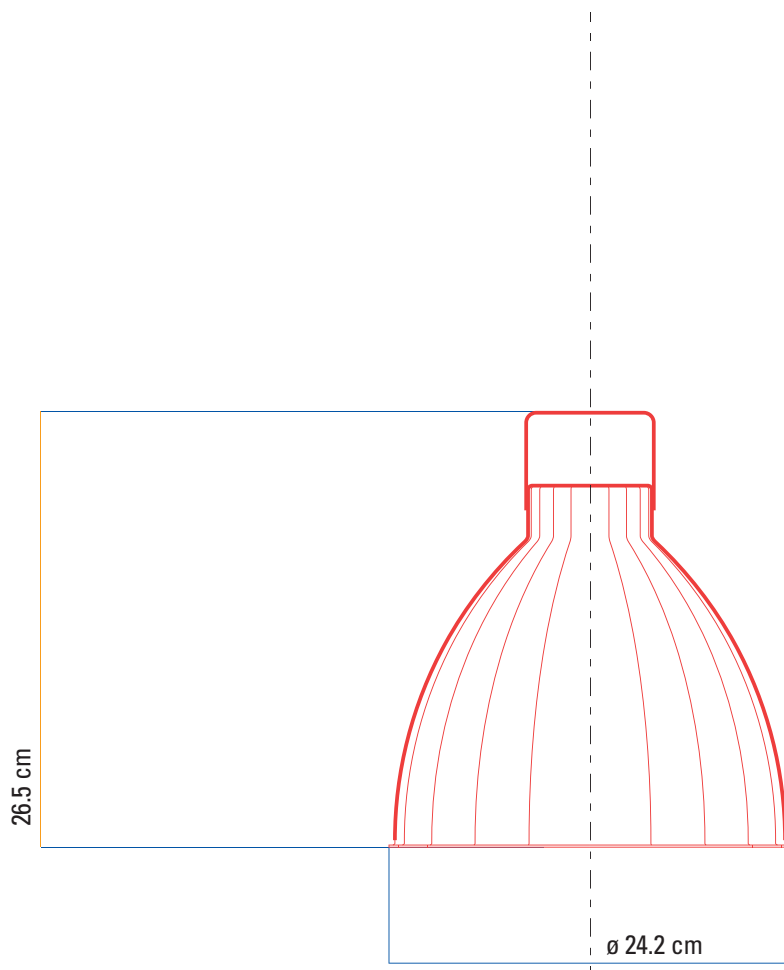

Jieldé

Augustin

A 160

CEILING LAMP — 16 COLORS —
INTERIOR GOLD – SILVER

ELECTRICAL CORD	1.20m SILVER – GOLD
JBOX COVER	130 mm
REFLECTOR	161 mm
NO SWITCH	
SOCKET	E12
MAX	60W

A 240

CEILING LAMP — 16 COLORS —
INTERIOR GOLD – SILVER

ELECTRICAL CORD	1.20m SILVER – GOLD
JBOX COVER	130 mm
REFLECTOR	242 mm
NO SWITCH	
SOCKET	E26
MAX	100W

A 360

CEILING LAMP — 16 COLORS —
INTERIOR GOLD – SILVER

ELECTRICAL CORD	1.20m SILVER – GOLD
JBOX COVER	130 mm
REFLECTOR	363 mm
NO SWITCH	
SOCKET	E26
MAX	100W