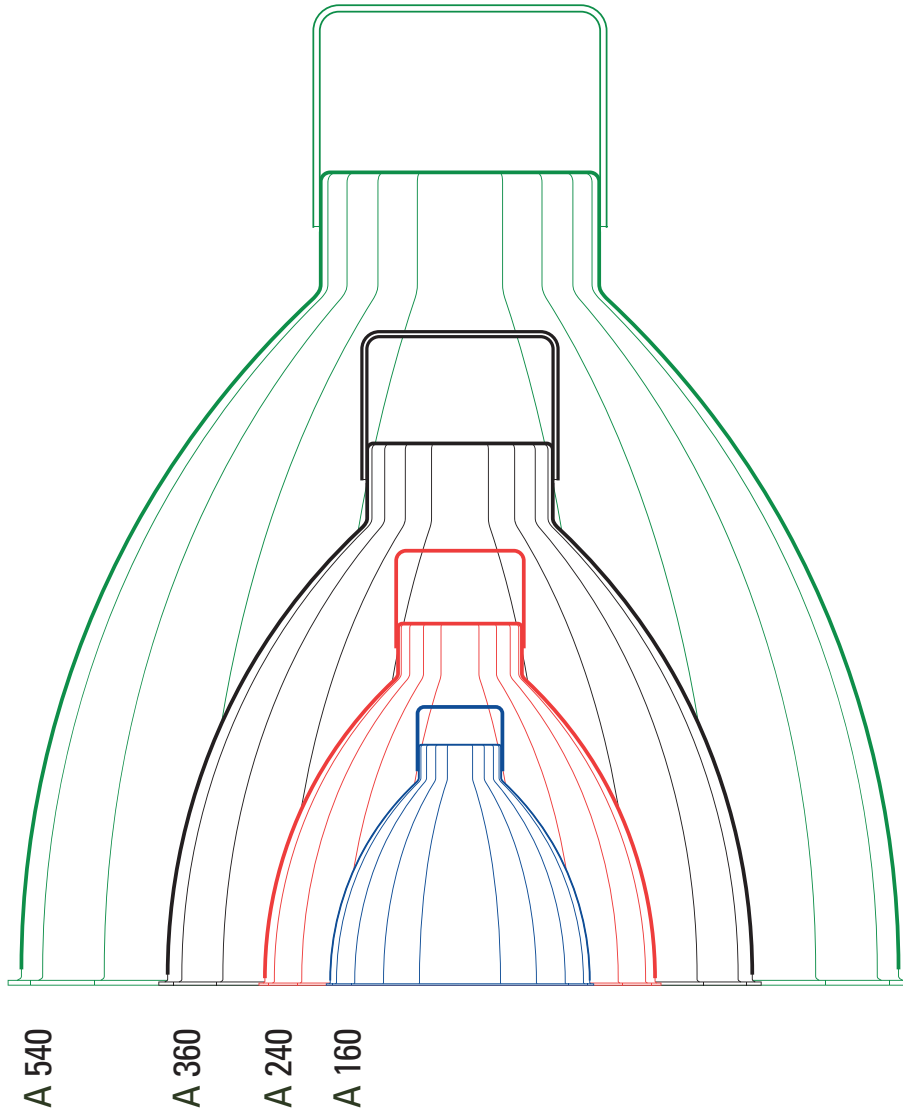

Jieldé

Augustin

A 160

CEILING LAMP — 16 COLORS —
INTERIOR GOLD – SILVER

ELECTRICAL CORD	1.20m SILVER – GOLD
JBOX COVER	130 mm
REFLECTOR	161 mm
NO SWITCH	
SOCKET	E12
MAX	60W

A 240

CEILING LAMP — 16 COLORS —
INTERIOR GOLD – SILVER

ELECTRICAL CORD	1.20m SILVER – GOLD
JBOX COVER	130 mm
REFLECTOR	242 mm
NO SWITCH	
SOCKET	E26
MAX	100W

A 360

CEILING LAMP — 16 COLORS —
INTERIOR GOLD – SILVER

ELECTRICAL CORD	1.20m SILVER – GOLD
JBOX COVER	130 mm
REFLECTOR	363 mm
NO SWITCH	
SOCKET	E26
MAX	100W