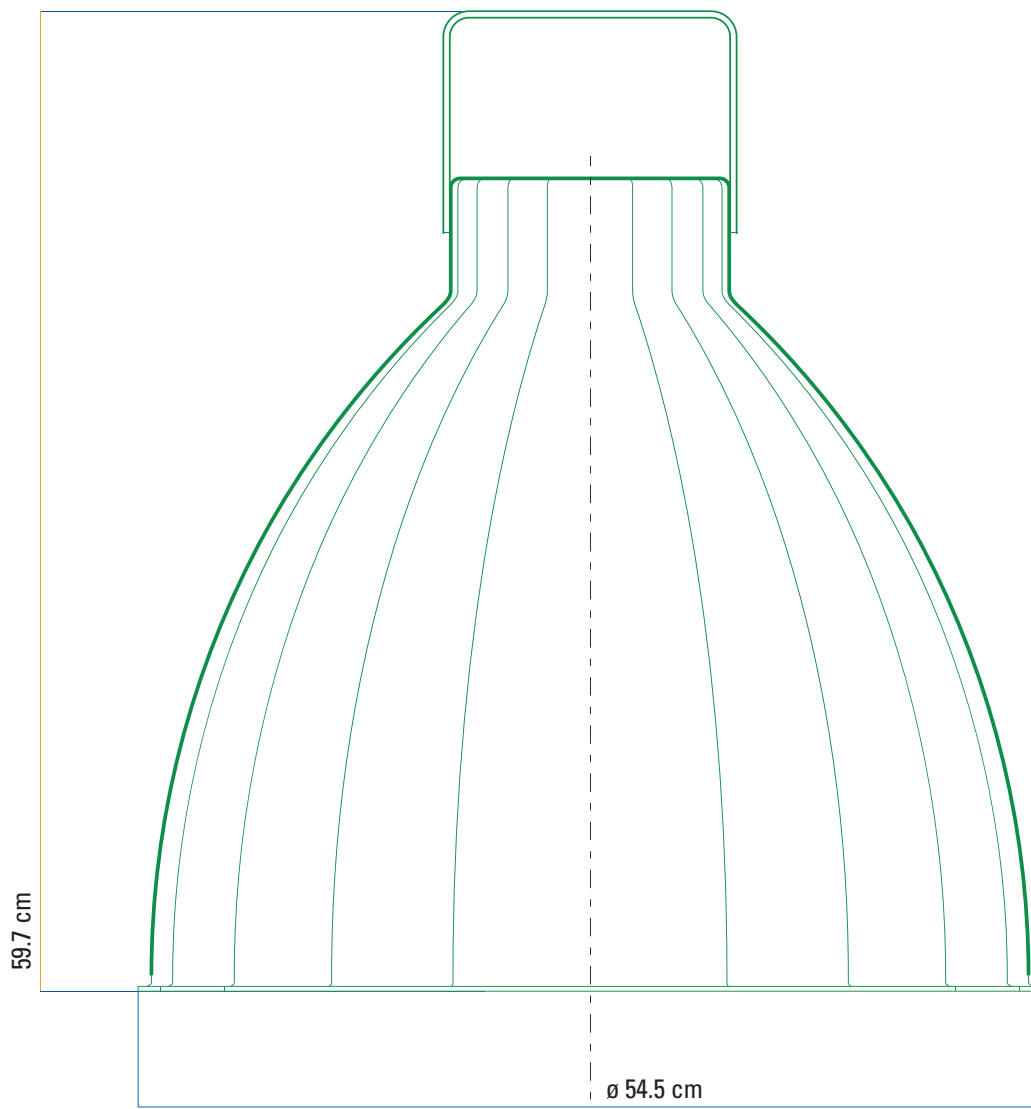

Jieldé

Augustin

A 160

CEILING LAMP — 16 COLORS —
INTERIOR GOLD – SILVER

ELECTRICAL CORD	1.20m SILVER – GOLD
JBOX COVER	130 mm
REFLECTOR	161 mm
NO SWITCH	
SOCKET	E12
MAX	60W

A 240

CEILING LAMP — 16 COLORS —
INTERIOR GOLD – SILVER

ELECTRICAL CORD	1.20m SILVER – GOLD
JBOX COVER	130 mm
REFLECTOR	242 mm
NO SWITCH	
SOCKET	E26
MAX	100W

A 360

CEILING LAMP — 16 COLORS —
INTERIOR GOLD – SILVER

ELECTRICAL CORD	1.20m SILVER – GOLD
JBOX COVER	130 mm
REFLECTOR	363 mm
NO SWITCH	
SOCKET	E26
MAX	100W