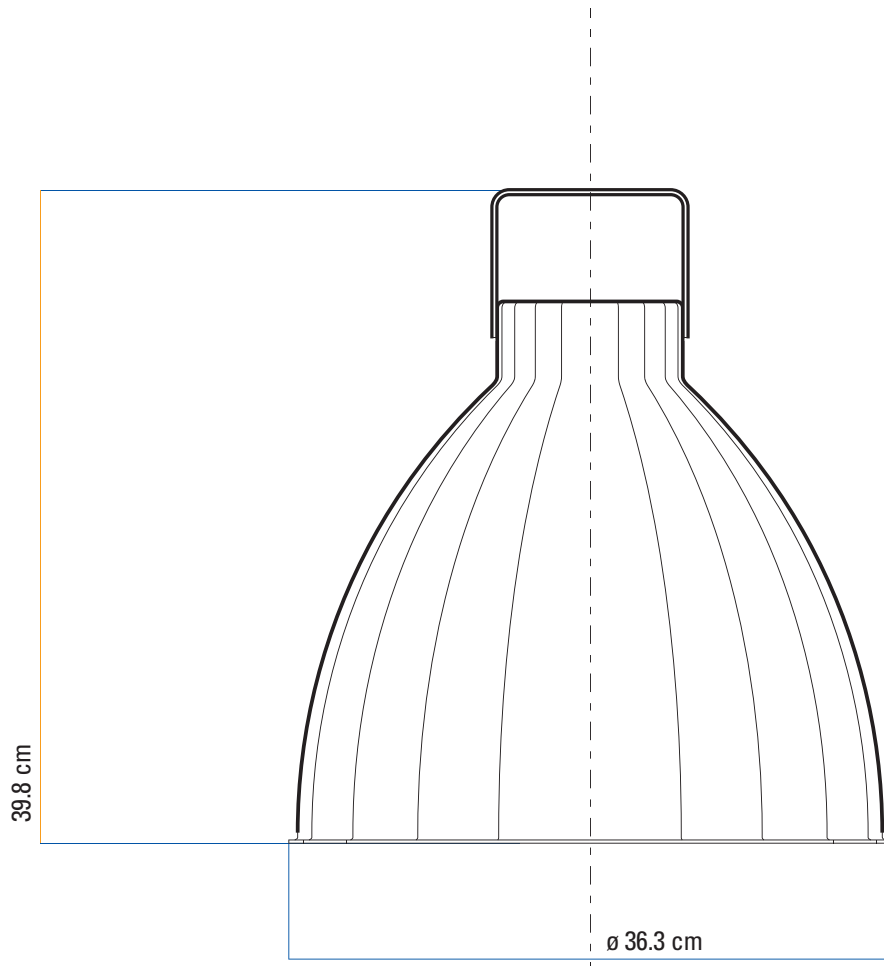

Jieldé

Augustin

A 160

CEILING LAMP — 16 COLORS —
INTERIOR GOLD – SILVER

ELECTRICAL CORD	1.20m SILVER – GOLD
JBOX COVER	130 mm
REFLECTOR	161 mm
NO SWITCH	
SOCKET	E12
MAX	60W

A 240

CEILING LAMP — 16 COLORS —
INTERIOR GOLD – SILVER

ELECTRICAL CORD	1.20m SILVER – GOLD
JBOX COVER	130 mm
REFLECTOR	242 mm
NO SWITCH	
SOCKET	E26
MAX	100W

A 360

CEILING LAMP — 16 COLORS —
INTERIOR GOLD – SILVER

ELECTRICAL CORD	1.20m SILVER – GOLD
JBOX COVER	130 mm
REFLECTOR	363 mm
NO SWITCH	
SOCKET	E26
MAX	100W