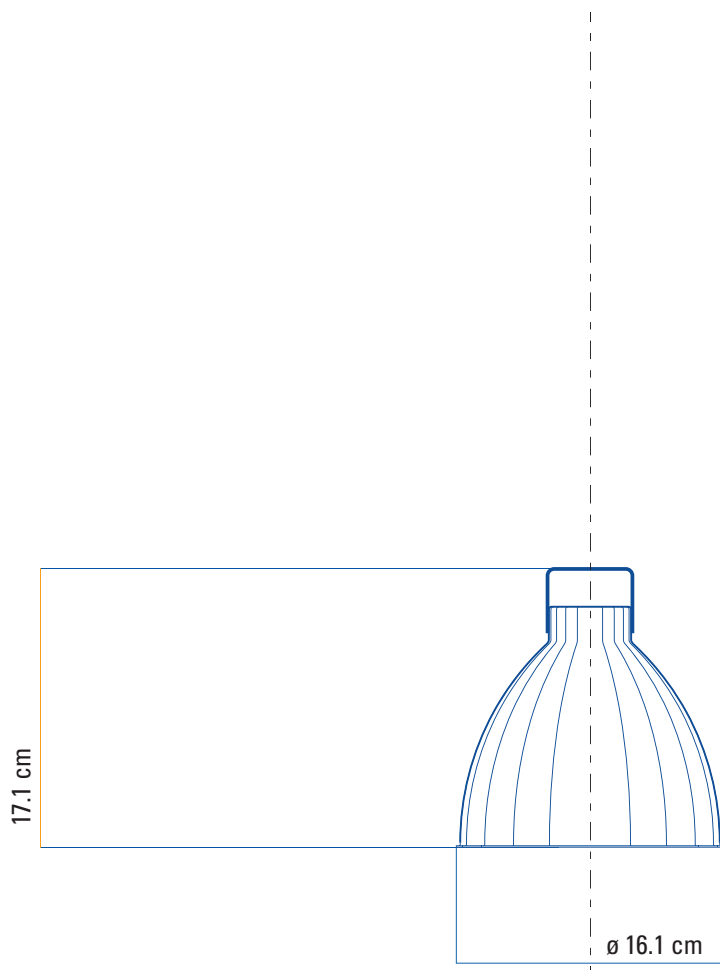

Jieldé

Augustin

A 160

CEILING LAMP — 16 COLORS —
INTERIOR GOLD – SILVER

ELECTRICAL CORD	1.20m SILVER – GOLD
JBOX COVER	130 mm
REFLECTOR	161 mm
NO SWITCH	
SOCKET	E12
MAX	60W

A 240

CEILING LAMP — 16 COLORS —
INTERIOR GOLD – SILVER

ELECTRICAL CORD	1.20m SILVER – GOLD
JBOX COVER	130 mm
REFLECTOR	242 mm
NO SWITCH	
SOCKET	E26
MAX	100W

A 360

CEILING LAMP — 16 COLORS —
INTERIOR GOLD – SILVER

ELECTRICAL CORD	1.20m SILVER – GOLD
JBOX COVER	130 mm
REFLECTOR	363 mm
NO SWITCH	
SOCKET	E26
MAX	100W