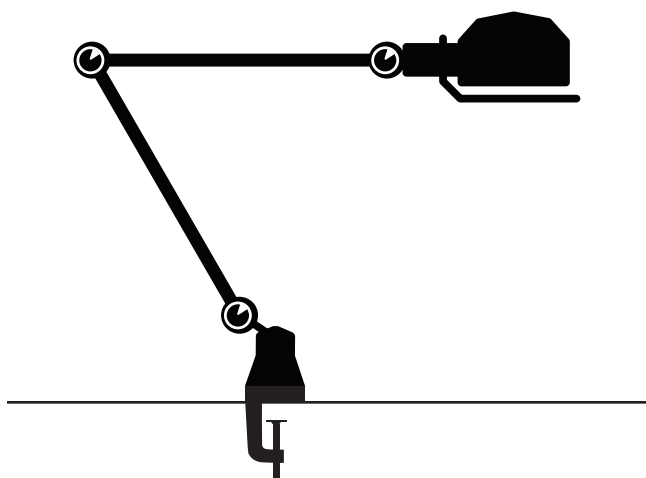

Jieldé

LaK

LAK 4040

CLAMP LAMP — 16 COLORS —
BRUSHED STEEL AND CHROMED PLATED

CLAMP BASE OPENING	72 MM
2 ARM	40 cm
REFLECTOR	150 mm
SWITCH	on/off
SOCKET	E26
MAX	100W

LAK 6440

TABLE LAMP — 16 COLORS —
BRUSHED STEEL AND CHROMED PLATED

BASE	ø 250 mm
2 ARMS	40 cm
REFLECTOR	150 mm
SWITCH	on/off
SOCKET	E26
MAX	100W

LAK 1240

FLOOR LAMP — 16 COLORS —
BRUSHED STEEL AND CHROMED PLATED

BASE	ø 330 mm
1 ARM	120 cm
1 ARM	40 cm
REFLECTOR	150 mm
SWITCH	on/off
SOCKET	E26
MAX	100W

BASE	ø 90 mm
REFLECTOR	150 mm
NO SWITCH	
SOCKET	E26
MAX	100W

LAK 4001X

WALL LAMP — 16 COLORS —
BRUSHED STEEL AND CHROMED PLATED

BASE	ø 90 mm
1 ARM	40 cm
REFLECTOR	150 mm
NO SWITCH	
SOCKET	E26
MAX	100W

LAK 4401R

WALL LAMP — 16 COLORS —
BRUSHED STEEL AND CHROMED PLATED

BASE	ø 90 mm
2 ARMS	40 cm
REFLECTOR	150 mm
NO SWITCH	
SOCKET	E26
MAX	100W