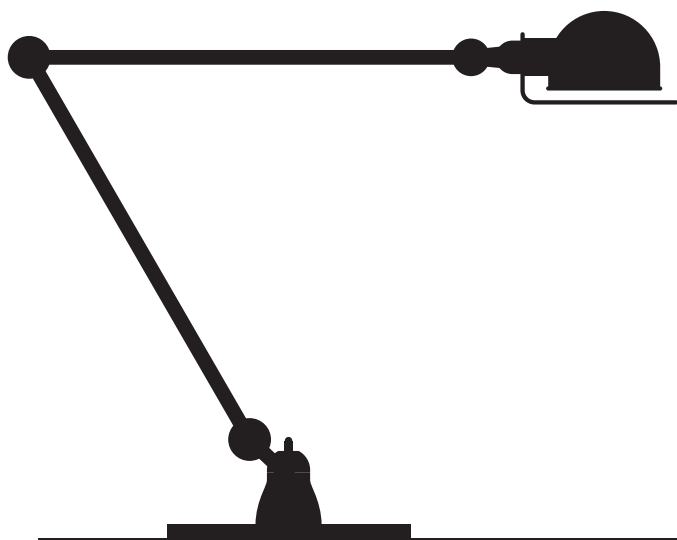

Jieldé

Loft

D 6000

TABLE LAMP — 16 COLORS —
BRUSHED STEEL AND CHROMED PLATED

BASE	ø 245 mm
1 ARM	60 cm
REFLECTOR	150 mm
SWITCH	on/off
SOCKET	E26
MAX	100W

D 6060

TABLE LAMP — 16 COLORS —
BRUSHED STEEL AND CHROMED PLATED

BASE	ø 330 mm
2 ARMS	60 cm
REFLECTOR	150 mm
SWITCH	on/off
SOCKET	E26
MAX	100W

D 6440

TABLE LAMP — 16 COLORS —
BRUSHED STEEL AND CHROMED PLATED

BASE	ø 245 mm
2 ARMS	40 cm
REFLECTOR	150 mm
SWITCH	on/off
SOCKET	E26
MAX	100W

D 4040

CLAMP LAMP — 16 COLORS —
BRUSHED STEEL AND CHROMED PLATED

CLAMP BASE OPENING	72 mm
2 ARM	40 cm
REFLECTOR	150 mm
SWITCH	on/off
SOCKET	E26
MAX	100W

D 4401R

TABLE LAMP — 16 COLORS —
BRUSHED STEEL AND CHROMED PLATED

BASE	ø 90 mm
2 ARMS	40 cm
REFLECTOR	150 mm
SWITCH	on/off
SOCKET	E26
MAX	100W

D 1200

FLOOR LAMP — 16 COLORS —
BRUSHED STEEL AND CHROMED PLATED

BASE	ø 330 mm
1 ARM	120 cm
REFLECTOR	150 mm
SWITCH	on/off
SOCKET	E26
MAX	100W