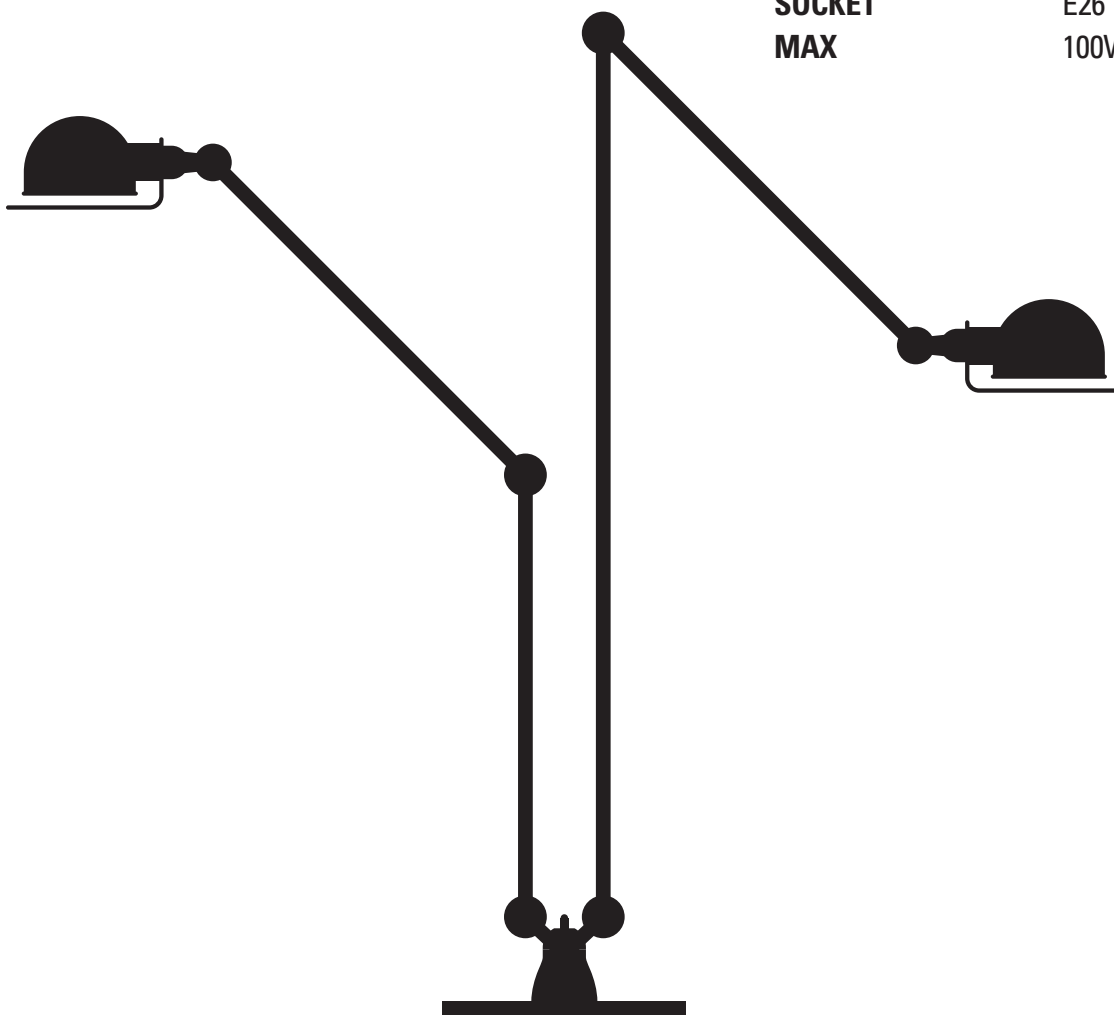

D 1240

FLOOR LAMP — 16 COLORS —
BRUSHED STEEL AND CHROMED PLATED

BASE	ø 330 mm
1 ARM	120 cm
1 ARM	40 cm
REFLECTOR	150 mm
SWITCH	on/off
SOCKET	E26
MAX	100W

**D 1260**

FLOOR LAMP — 16 COLORS —
BRUSHED STEEL AND CHROMED PLATED

BASE	ø 330 mm
1 ARM	120 cm
1 ARM	60 cm
REFLECTOR	150 mm
SWITCH	on/off
SOCKET	E26
MAX	100W

D 9406

FLOOR LAMP — 16 COLORS —
BRUSHED STEEL AND CHROMED PLATED

BASE	ø 330 mm
6 ARMS	40 cm
REFLECTOR	150 mm
SWITCH	on/off
SOCKET	E26
MAX	100W

DD 7460

TWIN FLOOR LAMP — 16 COLORS —
BRUSHED STEEL AND CHROMED PLATED

BASE	ø 330 mm
1 ARM	120 cm
1 ARM	40 cm
2 ARMS	60 cm
REFLECTOR	150 mm
SWITCH	on/off
SOCKET	E26
MAX	100W

SKY 4224

TWIN SUSPENSION LAMP — 16 COLORS —
BRUSHED STEEL AND CHROMED PLATED

BASE	ø 90 mm
2 ARMS	40 cm
2 ARMS	25 cm
REFLECTOR	150 mm
NO SWITCH	
SOCKET	E26
MAX	100W

C 6000 I

TABLE LAMP — 16 COLORS —
BRUSHED STEEL AND CHROMED PLATED

BASE	ø 245 mm
1 CURVE ARM	60 cm
REFLECTOR	150 mm
SWITCH	on/off
SOCKET	E26
MAX	100W