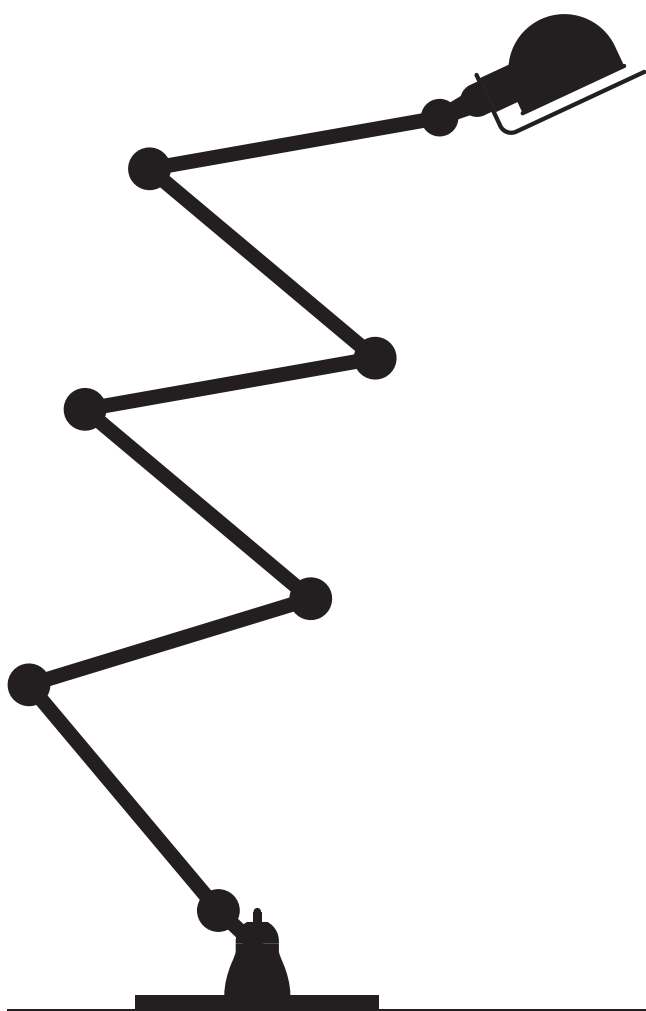

BASE	ø 90 mm
2 ARMS	40 cm
REFLECTOR	150 mm
SWITCH	on/off
SOCKET	E26
MAX	100W

D 1200

FLOOR LAMP — 16 COLORS —
BRUSHED STEEL AND CHROMED PLATED

BASE	ø 330 mm
1 ARM	120 cm
REFLECTOR	150 mm
SWITCH	on/off
SOCKET	E26
MAX	100W

D 1240

FLOOR LAMP — 16 COLORS —
BRUSHED STEEL AND CHROMED PLATED

BASE	ø 330 mm
1 ARM	120 cm
1 ARM	40 cm
REFLECTOR	150 mm
SWITCH	on/off
SOCKET	E26
MAX	100W

**D 1260**

FLOOR LAMP — 16 COLORS —
BRUSHED STEEL AND CHROMED PLATED

BASE	ø 330 mm
1 ARM	120 cm
1 ARM	60 cm
REFLECTOR	150 mm
SWITCH	on/off
SOCKET	E26
MAX	100W

D 9406

FLOOR LAMP — 16 COLORS —
BRUSHED STEEL AND CHROMED PLATED

BASE	ø 330 mm
6 ARMS	40 cm
REFLECTOR	150 mm
SWITCH	on/off
SOCKET	E26
MAX	100W