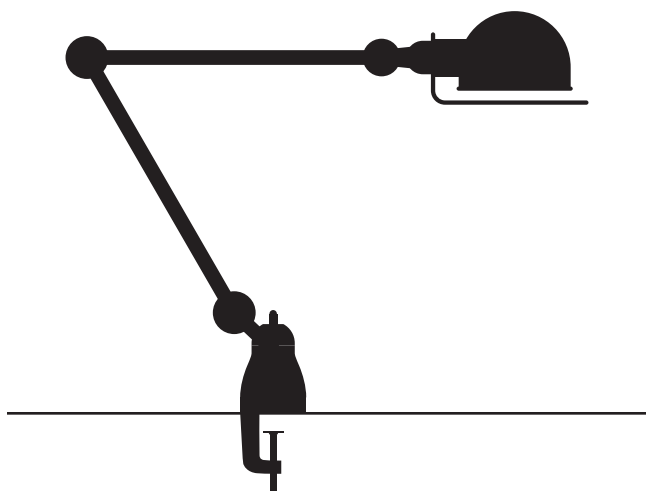

Jieldé

Loft

D 6000

TABLE LAMP — 16 COLORS —
BRUSHED STEEL AND CHROMED PLATED

BASE	ø 245 mm
1 ARM	60 cm
REFLECTOR	150 mm
SWITCH	on/off
SOCKET	E26
MAX	100W

D 6060

TABLE LAMP — 16 COLORS —
BRUSHED STEEL AND CHROMED PLATED

BASE	ø 330 mm
2 ARMS	60 cm
REFLECTOR	150 mm
SWITCH	on/off
SOCKET	E26
MAX	100W

D 6440

TABLE LAMP — 16 COLORS —
BRUSHED STEEL AND CHROMED PLATED

BASE	ø 245 mm
2 ARMS	40 cm
REFLECTOR	150 mm
SWITCH	on/off
SOCKET	E26
MAX	100W

D 4040

CLAMP LAMP — 16 COLORS —
BRUSHED STEEL AND CHROMED PLATED

CLAMP BASE OPENING	72 mm
2 ARM	40 cm
REFLECTOR	150 mm
SWITCH	on/off
SOCKET	E26
MAX	100W

D 4401R

TABLE LAMP — 16 COLORS —
BRUSHED STEEL AND CHROMED PLATED

BASE	ø 90 mm
2 ARMS	40 cm
REFLECTOR	150 mm
SWITCH	on/off
SOCKET	E26
MAX	100W

D 1200

FLOOR LAMP — 16 COLORS —
BRUSHED STEEL AND CHROMED PLATED

BASE	ø 330 mm
1 ARM	120 cm
REFLECTOR	150 mm
SWITCH	on/off
SOCKET	E26
MAX	100W