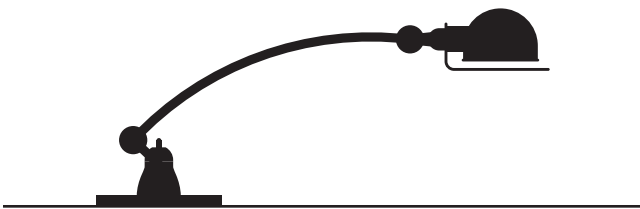

SIC 400

FLOOR LAMP — 16 COLORS —
BRUSHED STEEL AND CHROMED PLATED

BASE	ø 170 mm
1 CURVE ARM	40 cm
REFLECTOR	100 mm
SWITCH	on/off
SOCKET	E12
MAX	40W