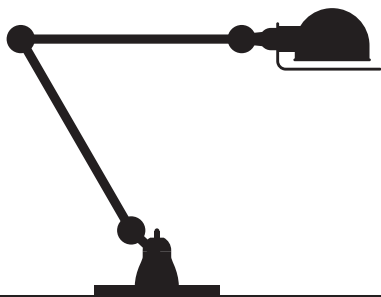

Jieldé

Signal

SI 300

WALL LAMP — 16 COLORS —
BRUSHED STEEL AND CHROMED PLATED

BASE	ø 60 mm
REFLECTOR	100 mm
NO SWITCH	
SOCKET	E12
MAX	40W

SI 301

WALL LAMP — 16 COLORS —
BRUSHED STEEL AND CHROMED PLATED

BASE	ø 60 mm
1 ARM	30 cm
REFLECTOR	100 mm
NO SWITCH	
SOCKET	E12
MAX	40W

SI 331

WALL LAMP — 16 COLORS —
BRUSHED STEEL AND CHROMED PLATED

BASE	ø 60 mm
2 ARMS	30 cm
REFLECTOR	100 mm
NO SWITCH	
SOCKET	E12
MAX	40W

SI 333

TABLE LAMP — 16 COLORS —
BRUSHED STEEL AND CHROMED PLATED

BASE	ø 170 mm
2 ARMS	30 cm
REFLECTOR	100 mm
SWITCH	on/off
SOCKET	E12
MAX	40W

SI 433

FLOOR LAMP — 16 COLORS —
BRUSHED STEEL AND CHROMED PLATED

BASE	ø 250 mm
4 ARMS	30 cm
REFLECTOR	100 mm
SWITCH	on/off
SOCKET	E12
MAX	40W

SI 833

FLOOR LAMP — 16 COLORS —
BRUSHED STEEL AND CHROMED PLATED