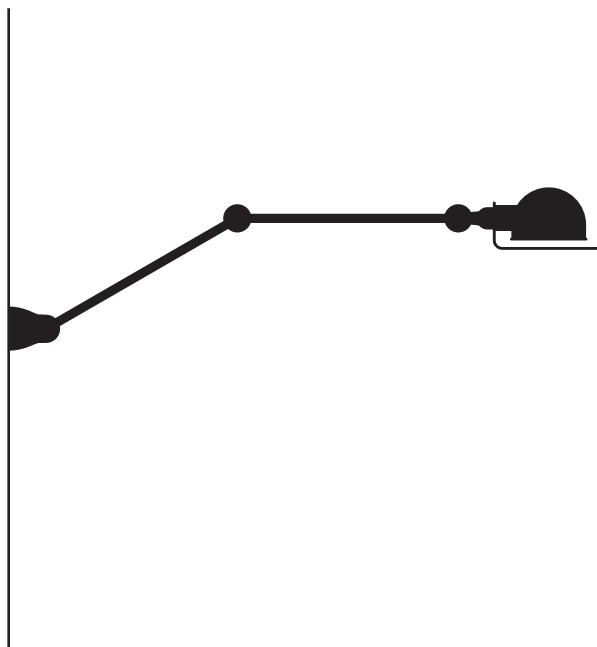

Jieldé

Signal

SI 300

WALL LAMP — 16 COLORS —
BRUSHED STEEL AND CHROMED PLATED

BASE	ø 60 mm
REFLECTOR	100 mm
NO SWITCH	
SOCKET	E12
MAX	40W

SI 301

WALL LAMP — 16 COLORS —
BRUSHED STEEL AND CHROMED PLATED

BASE	ø 60 mm
1 ARM	30 cm
REFLECTOR	100 mm
NO SWITCH	
SOCKET	E12
MAX	40W

SI 331

WALL LAMP — 16 COLORS —
BRUSHED STEEL AND CHROMED PLATED

BASE	ø 60 mm
2 ARMS	30 cm
REFLECTOR	100 mm
NO SWITCH	
SOCKET	E12
MAX	40W

SI 333

TABLE LAMP — 16 COLORS —
BRUSHED STEEL AND CHROMED PLATED

BASE	ø 170 mm
2 ARMS	30 cm
REFLECTOR	100 mm
SWITCH	on/off
SOCKET	E12
MAX	40W

SI 433

FLOOR LAMP — 16 COLORS —
BRUSHED STEEL AND CHROMED PLATED

BASE	ø 250 mm
4 ARMS	30 cm
REFLECTOR	100 mm
SWITCH	on/off
SOCKET	E12
MAX	40W

SI 833

FLOOR LAMP — 16 COLORS —
BRUSHED STEEL AND CHROMED PLATED

BASE	ø 250 mm
1 ARM	30 cm
1 ARM	80 cm
REFLECTOR	100 mm
SWITCH	on/off
SOCKET	E12
MAX	40W

SIC 843

FLOOR LAMP — 16 COLORS —
BRUSHED STEEL AND CHROMED PLATED

BASE	ø 250 mm
1 CURVE ARM	40 cm
1 CURVE ARM	80 cm
REFLECTOR	100 mm
SWITCH	on/off
SOCKET	E12
MAX	40W