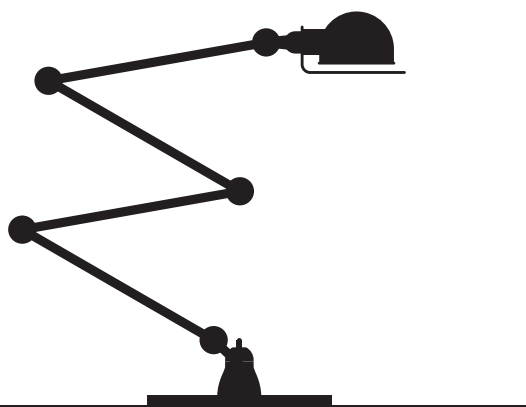

Jieldé

Signal

SI 300

WALL LAMP — 16 COLORS —
BRUSHED STEEL AND CHROMED PLATED

BASE	ø 60 mm
REFLECTOR	100 mm
NO SWITCH	
SOCKET	E12
MAX	40W

SI 301

WALL LAMP — 16 COLORS —
BRUSHED STEEL AND CHROMED PLATED

BASE	ø 60 mm
1 ARM	30 cm
REFLECTOR	100 mm
NO SWITCH	
SOCKET	E12
MAX	40W

SI 331

WALL LAMP — 16 COLORS —
BRUSHED STEEL AND CHROMED PLATED

BASE	ø 60 mm
2 ARMS	30 cm
REFLECTOR	100 mm
NO SWITCH	
SOCKET	E12
MAX	40W

SI 333

TABLE LAMP — 16 COLORS —
BRUSHED STEEL AND CHROMED PLATED

BASE	ø 170 mm
2 ARMS	30 cm
REFLECTOR	100 mm
SWITCH	on/off
SOCKET	E12
MAX	40W

SI 433

FLOOR LAMP — 16 COLORS —
BRUSHED STEEL AND CHROMED PLATED

BASE	ø 250 mm
4 ARMS	30 cm
REFLECTOR	100 mm
SWITCH	on/off
SOCKET	E12
MAX	40W

SI 833

FLOOR LAMP — 16 COLORS —
BRUSHED STEEL AND CHROMED PLATED